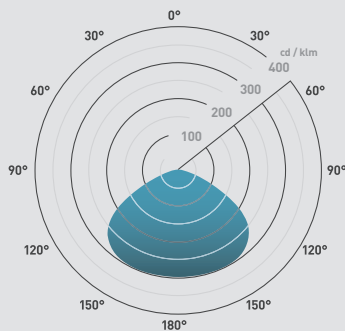

ACCESSORIES

N/A	No accessories required

Beam angle: 120° 100°x150°