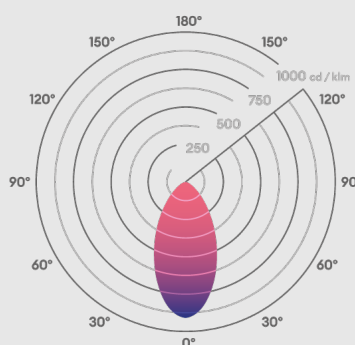

Wiring information

Cable / Flying Lead	0.75mm² - 2.5mm² 3 core cable for connector
Cable Required for Connector	Push-fit terminal for: Twin & Earth (6242Y 2x1.5mm²) or 3-core cable (R02V 3x1.5mm²)
Type of Wiring Required	Parallel

Beam angle: 55°