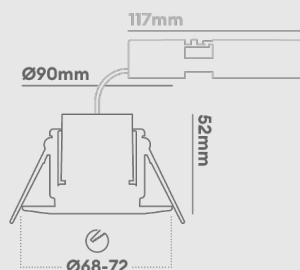

Wiring information

Cable / Flying Lead	0.75mm² - 2.5mm² 3 core cable for connector
Cable Required for Connector	Push-fit terminal for: Twin & Earth (6242Y 2x1.5mm²) or 3-core cable (R02V 3x1.5mm²)
Type of Wiring Required	Parallel

Beam angle: 55°