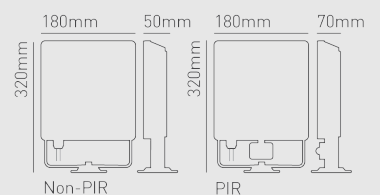

ACCESSORIES

N/A	No accessories required