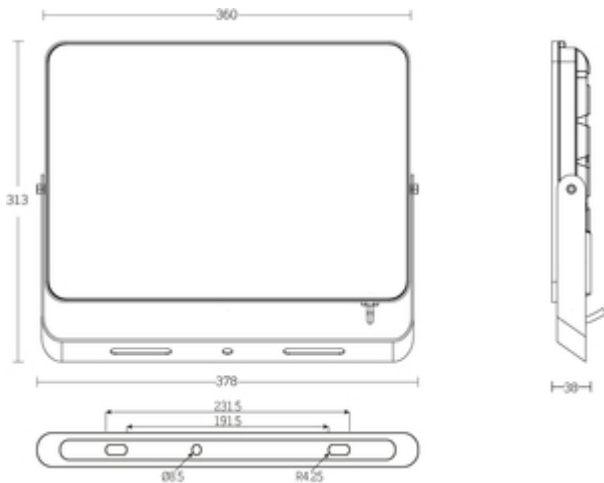

Outer carton(H)- cm
Outer carton Net weight- kg
Outer carton Gross weight- kg
Product Bar Code EAN-13 Number
Outer carton Bar Code ITF-14 Number

22.0
10.80kg
11.50kg
5052544105999
15052544105996

Standards & Approvals

Manufactured In Accordance To
CE Marked
UKCA Marked
Date code/Purchase order No.
WEEE Symbol
Certificate Of Conformity
Accredited Members

BS EN 60598-2015,2-1,2-5
Yes
Yes
Yes
Yes
Available on request
LIA, ISO9001-2015, ISO14001-2015