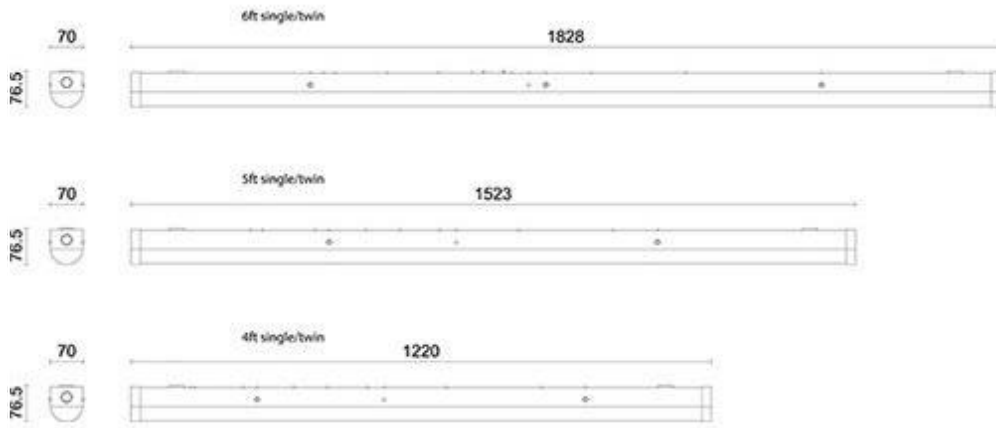

JCC Lighting

Innovation Centre, Beeding Close, Southern Cross
Trading Estate, Bognor Regis, West Sussex, PO22 9TS
Company Registration Number: 03044848 | VAT Number: 918544112
T: 01243 838999 | F: 01243 838998 | sales@jcc.co.uk | www.jcc.co.uk