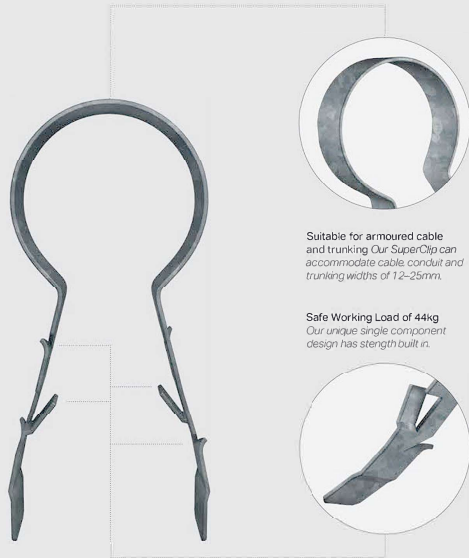

SUPERCLIP™

Suitable For SWA Cable, Conduit and bunched cables for neat cable installation

Anchor fixings for wire and bunched cable

70% quicker to install than traditional methods

90 & 120 minute fire resistant, meeting BSi and DIN classifications

Corrosion resistant and UV stable, suitable for indoor and outdoor use

18th Edition and Fire-Rated Cable Fixings. Safe and Compliant

No need for conduit saddles

FAST AND EASY TO INSTALL

No need for plugs, screws, washers or conduit saddles or plastic/aluminum cleats – just drill your hole, slide our clip over the cable, and push it into the wall.

THE INDUSTRY STANDARD

Fast becoming the industry standard – SuperClip™ meets all current industry regulations, and surpasses a few too.

European Standards:
– DIN 4102-12E90

12mm – 25mm
SWA cables, PVC metal conduit

Part Number	Product Description	Overall Cable Ø (OD)	Cable Cleat Size*	UOM
1LSB1214	LINIAN SuperClip, Black	12mm to 14mm	(CC6)	25
1LSR1214	LINIAN SuperClip, Red	12mm to 14mm	(CC6)	25
1LSW1214	LINIAN SuperClip, White	12mm to 14mm	(CC6)	25
1LSC1214	LINIAN SuperClip, Cream	12mm to 14mm	(CC6)	25
1LSCP1214	LINIAN SuperClip, Copper	12mm to 14mm	(CC6)	25
1LSO1214	LINIAN SuperClip, Orange	12mm to 14mm	(CC6)	25
1LSP1214	LINIAN SuperClip, Purple	12mm to 14mm	(CC6)	25
1LSY1214	LINIAN SuperClip, Yellow	12mm to 14mm	(CC6)	25
1LSBR1214	LINIAN SuperClip, Brown	12mm to 14mm	(CC6)	25
1LSB1518	LINIAN SuperClip, Black	15mm to 18mm	(CC7)	25
1LSR1518	LINIAN SuperClip, Red	15mm to 18mm	(CC7)	25
1LSW1518	LINIAN SuperClip, White	15mm to 18mm	(CC7)	25
1LSC1518	LINIAN SuperClip, Cream	15mm to 18mm	(CC7)	25
1LSCP1518	LINIAN SuperClip, Copper	15mm to 18mm	(CC7)	25
1LSO1518	LINIAN SuperClip, Orange	15mm to 18mm	(CC7)	25
1LSP1518	LINIAN SuperClip, Purple	15mm to 18mm	(CC7)	25
1LSY1518	LINIAN SuperClip, Yellow	15mm to 18mm	(CC7)	25
1LSB1820	LINIAN SuperClip, Black	18mm to 20mm	(CC8)	25
1LSR1820	LINIAN SuperClip, Red	18mm to 20mm	(CC8)	25
1LSW1820	LINIAN SuperClip, White	18mm to 20mm	(CC8)	25
1LSGALV1820	LINIAN SuperClip, Galv	18mm to 20mm	(CC8)	25
1LSC1820	LINIAN SuperClip, Cream	18mm to 20mm	(CC8)	25
1LSCP1820	LINIAN SuperClip, Copper	18mm to 20mm	(CC8)	25
1LSO1820	LINIAN SuperClip, Orange	18mm to 20mm	(CC8)	25
1LSP1820	LINIAN SuperClip, Purple	18mm to 20mm	(CC8)	25
1LSY1820	LINIAN SuperClip, Yellow	18mm to 20mm	(CC8)	25
1LSB2022	LINIAN SuperClip, Black	20mm to 22mm	(CC9)	25
1LSR2022	LINIAN SuperClip, Red	20mm to 22mm	(CC9)	25
1LSW2022	LINIAN SuperClip, White	20mm to 22mm	(CC9)	25
1LSGALV2022	LINIAN SuperClip, Galv	20mm to 22mm	(CC9)	25
1LSC2022	LINIAN SuperClip, Cream	20mm to 22mm	(CC9)	25
1LSCP2022	LINIAN SuperClip, Copper	20mm to 22mm	(CC9)	25
1LSO2022	LINIAN SuperClip, Orange	20mm to 22mm	(CC9)	25
1LSP2022	LINIAN SuperClip, Purple	20mm to 22mm	(CC9)	25
1LSY2022	LINIAN SuperClip, Yellow	20mm to 22mm	(CC9)	25
1LSB2325	LINIAN SuperClip, Black	23mm to 25mm	(CC10)	25
1LSR2325	LINIAN SuperClip, Red	23mm to 25mm	(CC10)	25
1LSW2325	LINIAN SuperClip, White	23mm to 25mm	(CC10)	25
1LSGALV2325	LINIAN SuperClip, Galv	23mm to 25mm	(CC10)	25
1LSC2325	LINIAN SuperClip, Cream	23mm to 25mm	(CC10)	25
1LSCP2325	LINIAN SuperClip, Copper	23mm to 25mm	(CC10)	25
1LSO2325	LINIAN SuperClip, Orange	23mm to 25mm	(CC10)	25
1LSP2325	LINIAN SuperClip, Purple	23mm to 25mm	(CC10)	25
1LSY2325	LINIAN SuperClip, Yellow	23mm to 25mm	(CC10)	25