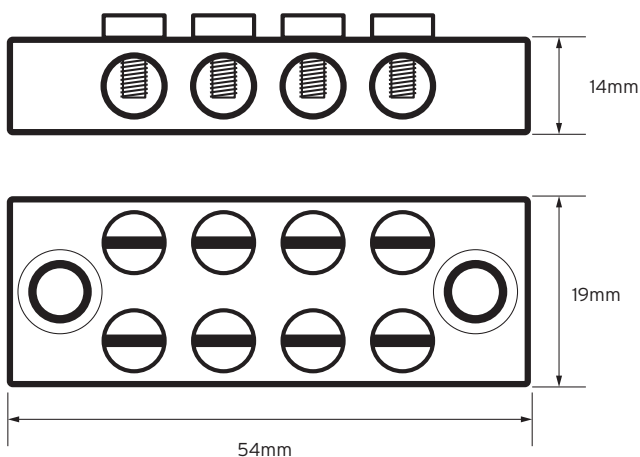

ETT B4 Brass Earthing Terminals (Double Pole)

Technical Drawing

Technical Specifications

Max Conductor	With cheese head, brass screws, 1 x 25 + 3 x 16mm ²
Cable Entry Holes	1 x 6.5mm and 4 x 5.5mm
Size	4 Way
Dimensions	14 x 54 x 19mm (H x W x D)