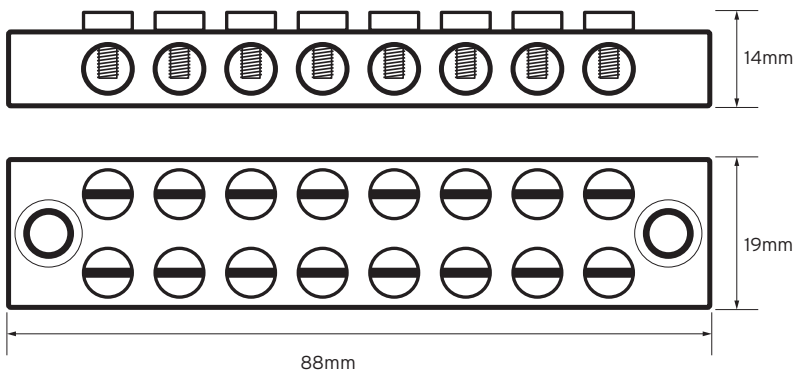

ETT8

Brass

Earthing Terminals

(Double Pole)

Technical Drawing

Technical Specifications

Max Conductor	With cheese head, brass screws, 2 x 25 + 6 x 16mm ²
Cable Entry Holes	2 x 6.5mm and 6 x 5.5mm
Size	8 Way
Dimension	14 x 88 x 19mm (H x W x D)