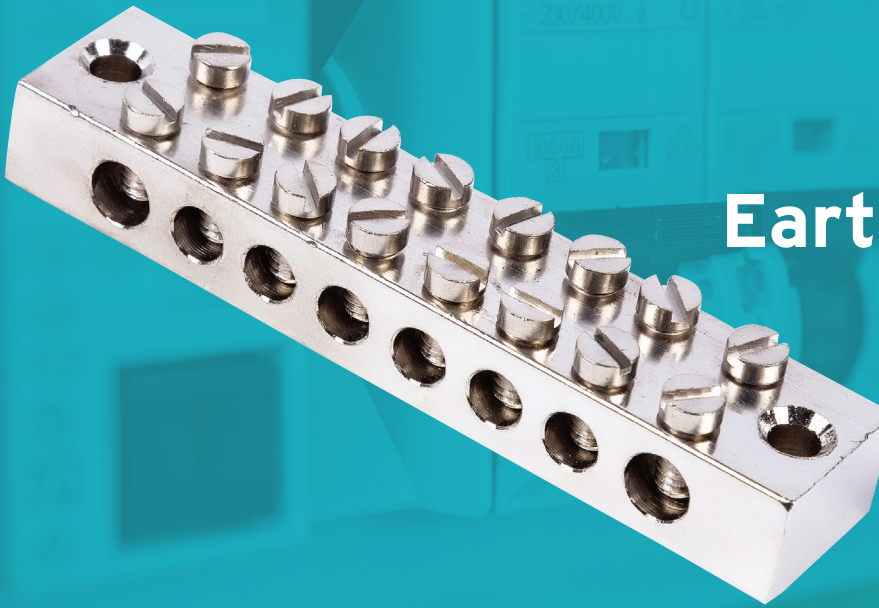

ETT8

Brass

Earthing Terminals

(Double Pole)

Technical Drawing

Technical Specifications

Max Conductor	With cheese head, brass screws, 2 x 25 + 6 x 16mm ²
Cable Entry Holes	2 x 6.5mm and 6 x 5.5mm
Size	8 Way
Dimension	14 x 88 x 19mm (H x W x D)