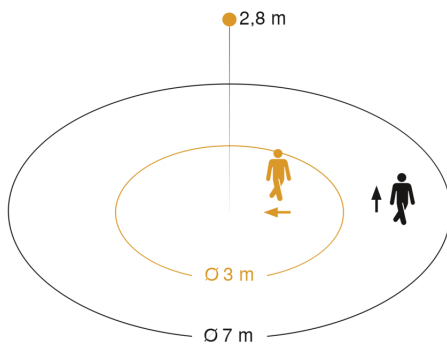

IS 2360 ECO 7m

white

EAN 4007841 006556

Article number 006556

Detection Zone