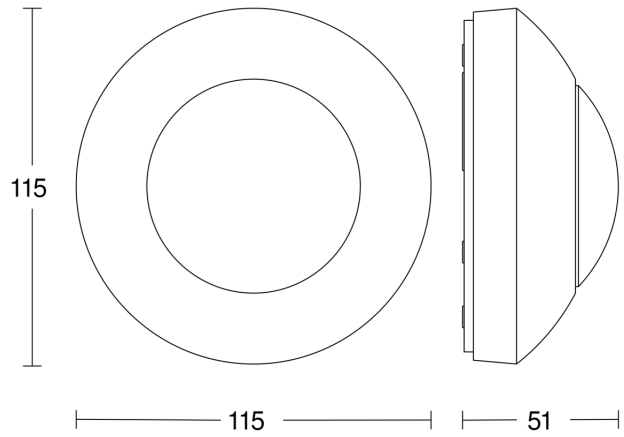

IS 2360 ECO 7m

white
 EAN 4007841 006556
 Article number 006556

Technical specifications

Type	Motion detectors
Dimensions (Ø x H)	115 x 51 mm
Mains power supply	230 V / 50 – 60 Hz
Sensor Technology	passive infrared
Application, place	Outdoors, Indoors
Installation site	ceiling
Installation	Surface wiring
Mounting height	2,00 – 4,00 m
Reach, radial	Ø 3 m (7 m ²)
Reach, tangential	Ø 7 m (38 m ²)
Detection angle	360 °
Angle of aperture	180 °
Switching zones	664 switching zones
Optimum mounting height	2,8 m
Mechanical scalability	No
Sneak-by guard	Yes
Capability of masking out individual segments	Yes
Electronic scalability	No
Twilight setting TEACH	No
Twilight setting	2 – 2000 lx
Time setting	8 s – 35 Min.
Output	2000 W
Switching output 1, resistive	2000 W
Switching output 1, number of LEDs / fluorescent lamps	6 pcs.
Fluorescent lamps, electronic ballast	1500 W

IS 2360 ECO 7m

white

EAN 4007841 006556

Article number 006556

Detection Zone

Mögliche Montagehöhe: 2,00 m – 4,00 m

Orange: radial

Schwarz: tangential

Dimension Drawing

Circuit diagram